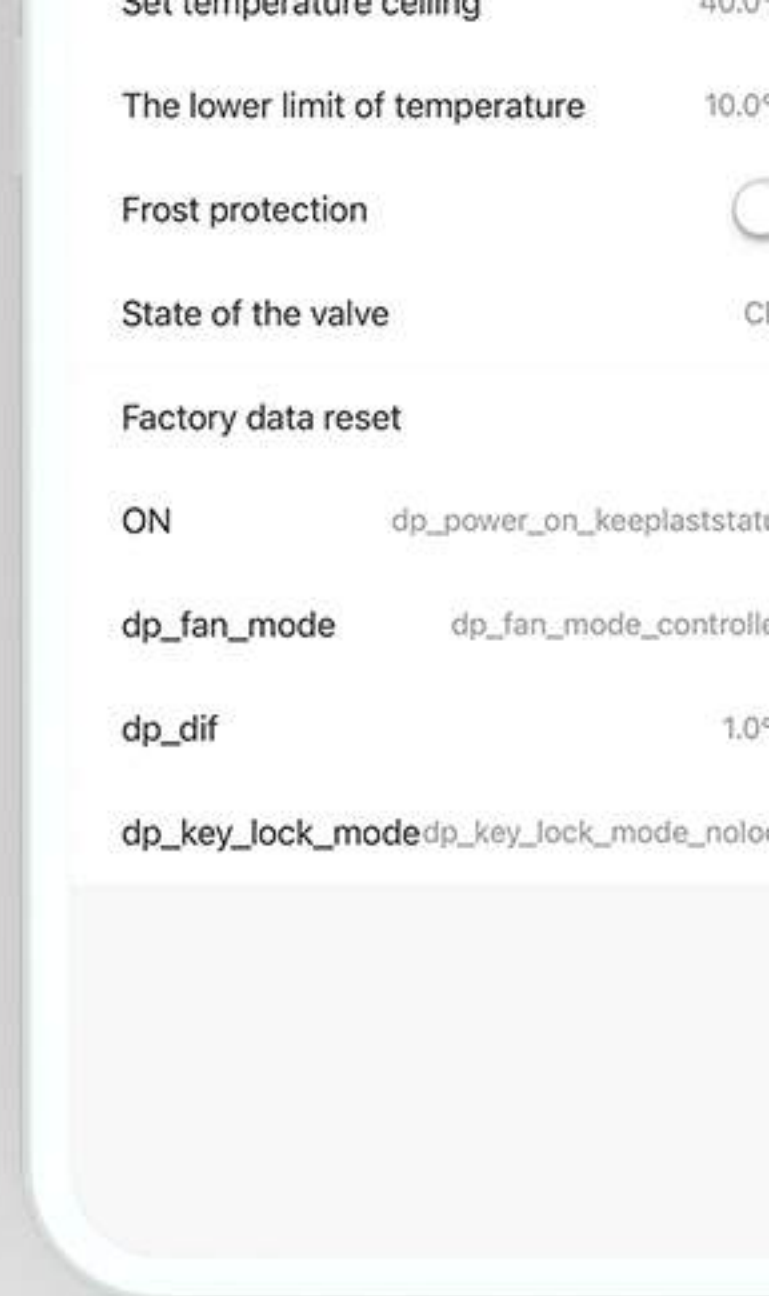

BEOK Products

Fan Coil Thermostat App Interface

Tuya Apps