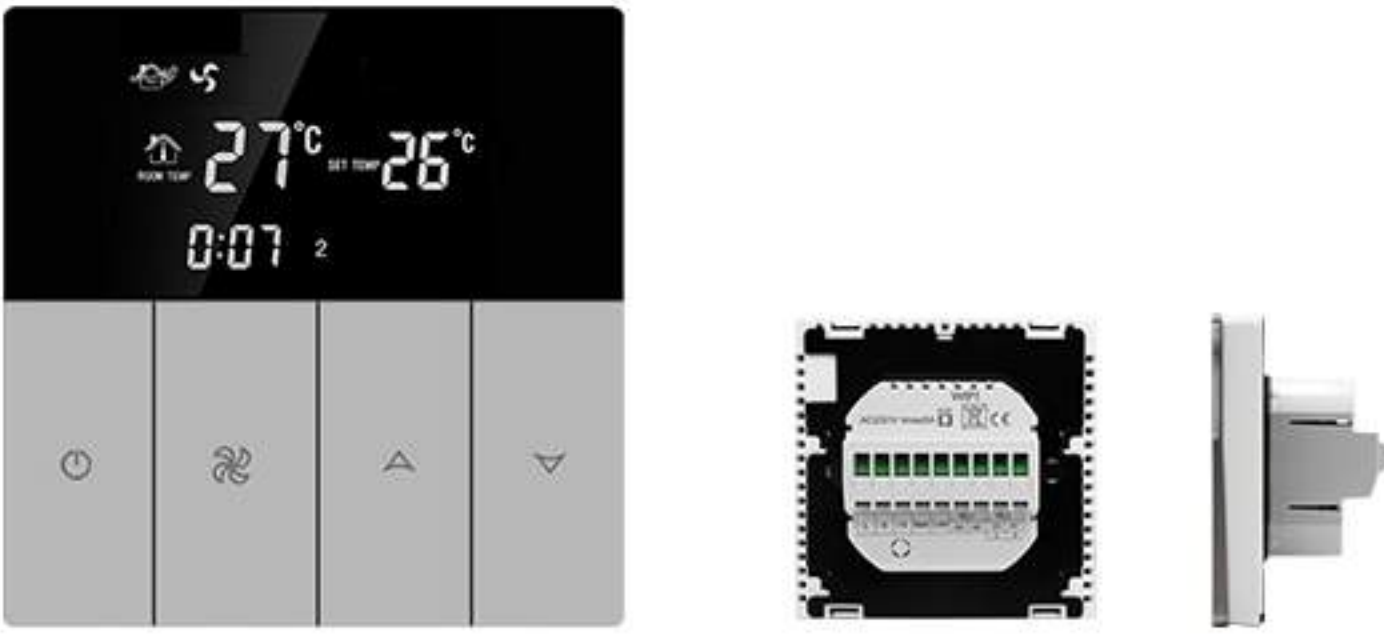

BEOK Wi-Fi Fan Coil Thermostat

Model No.
TGP51G-WIFI-AC

86x86x13mm. Glass screen, 4 touch keys with silver icons.

Work with Tuya apps or BEOK AC | iOS & Android

Support smart speakers