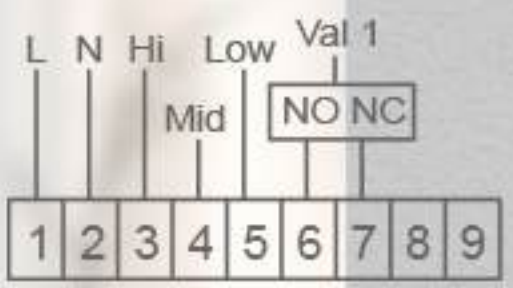

Wiring Diagram

For 2-controls Fan Coil