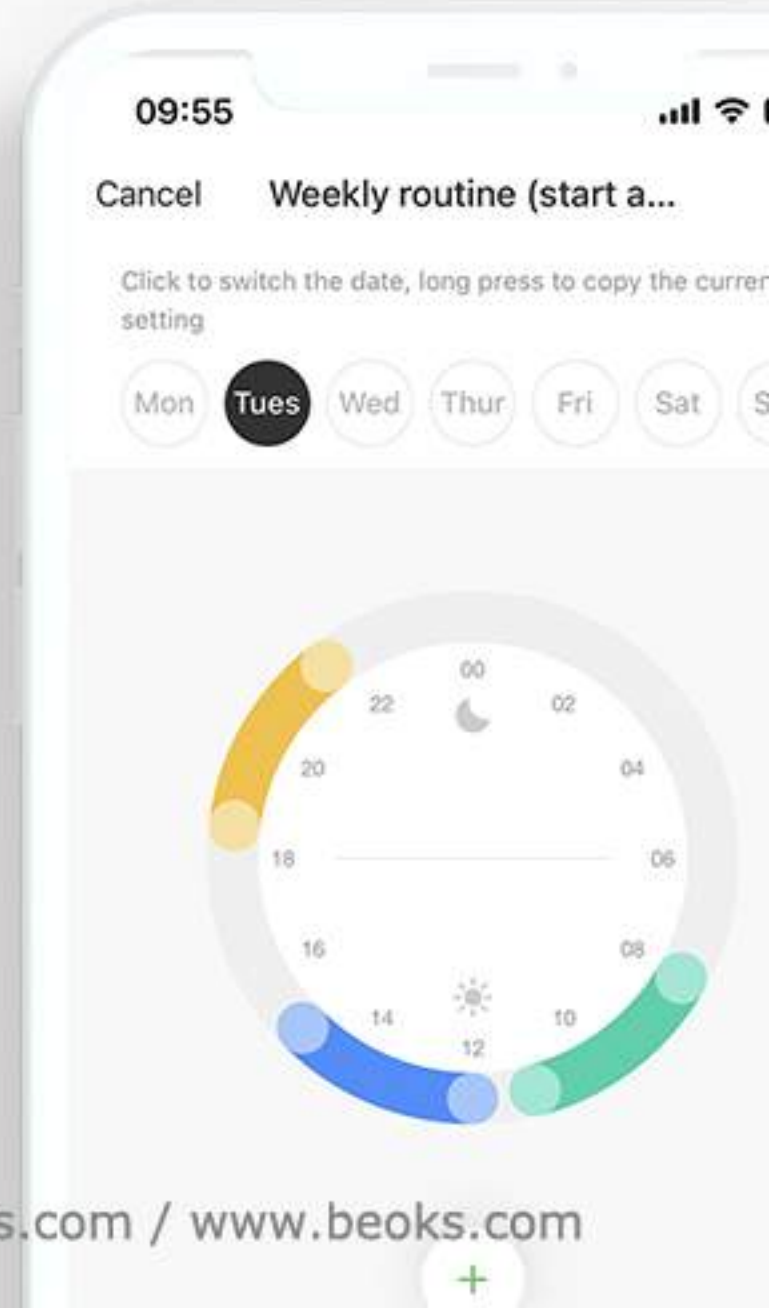

BEOK Products

Fan Coil Thermostat App Interface

Tuya Apps