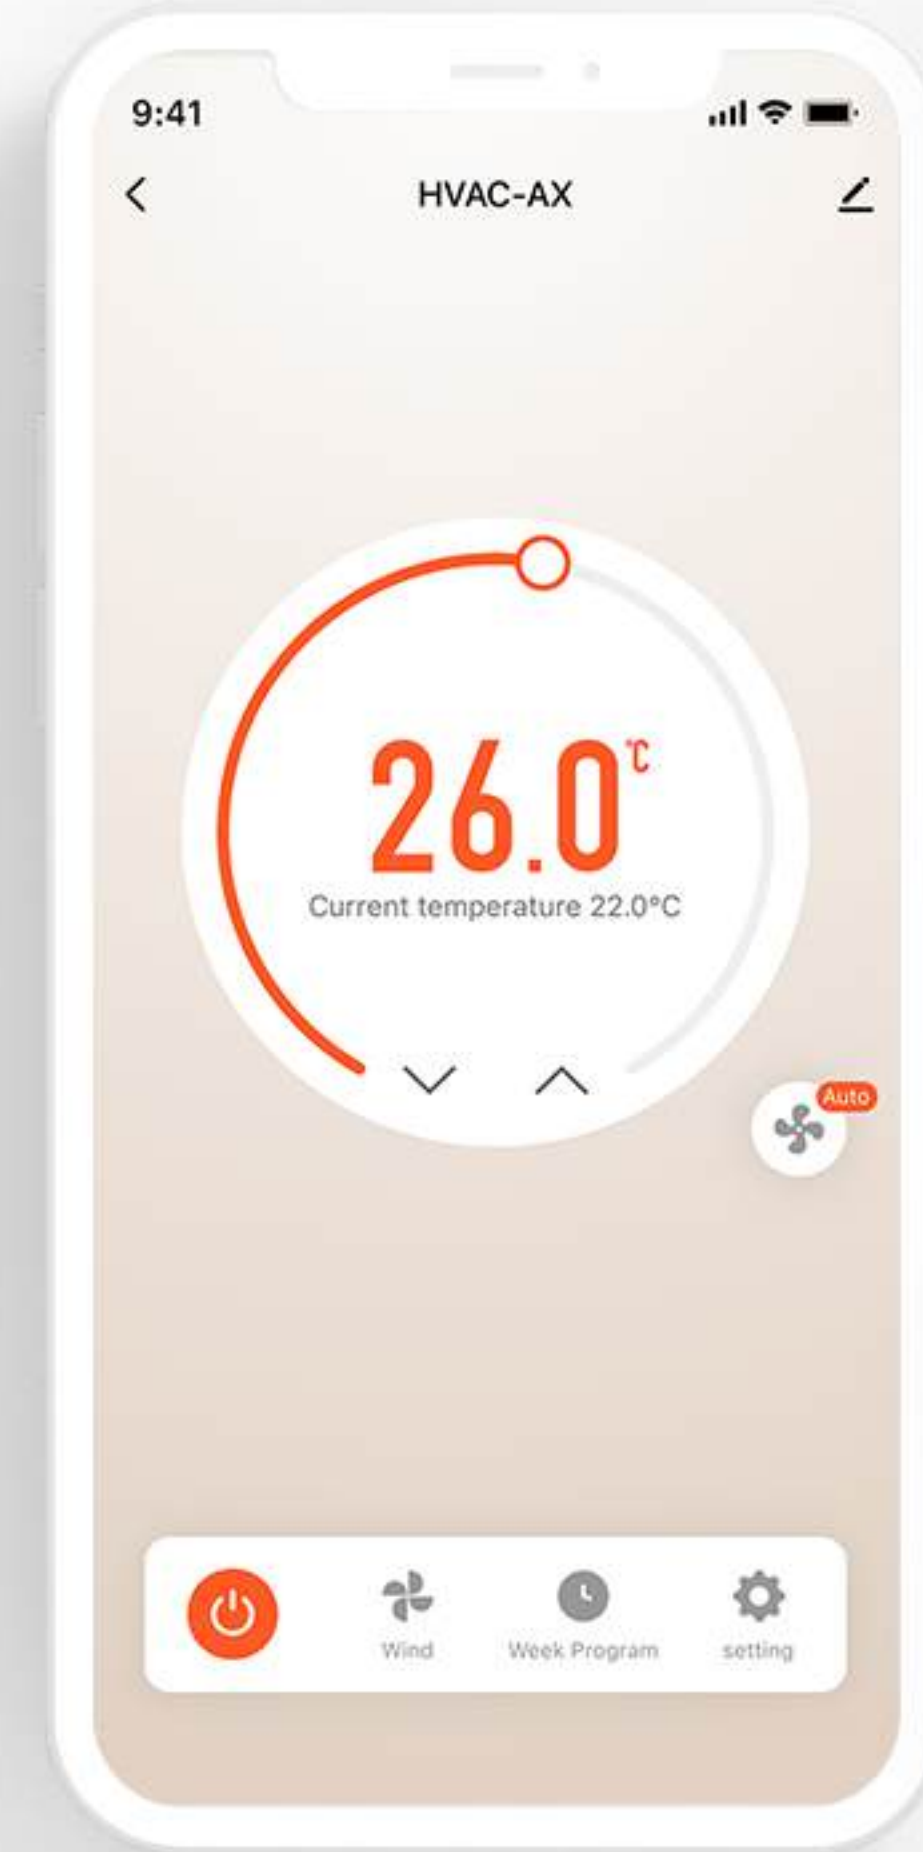

BEOK Products

Fan Coil Thermostat App Interface

Tuya Apps