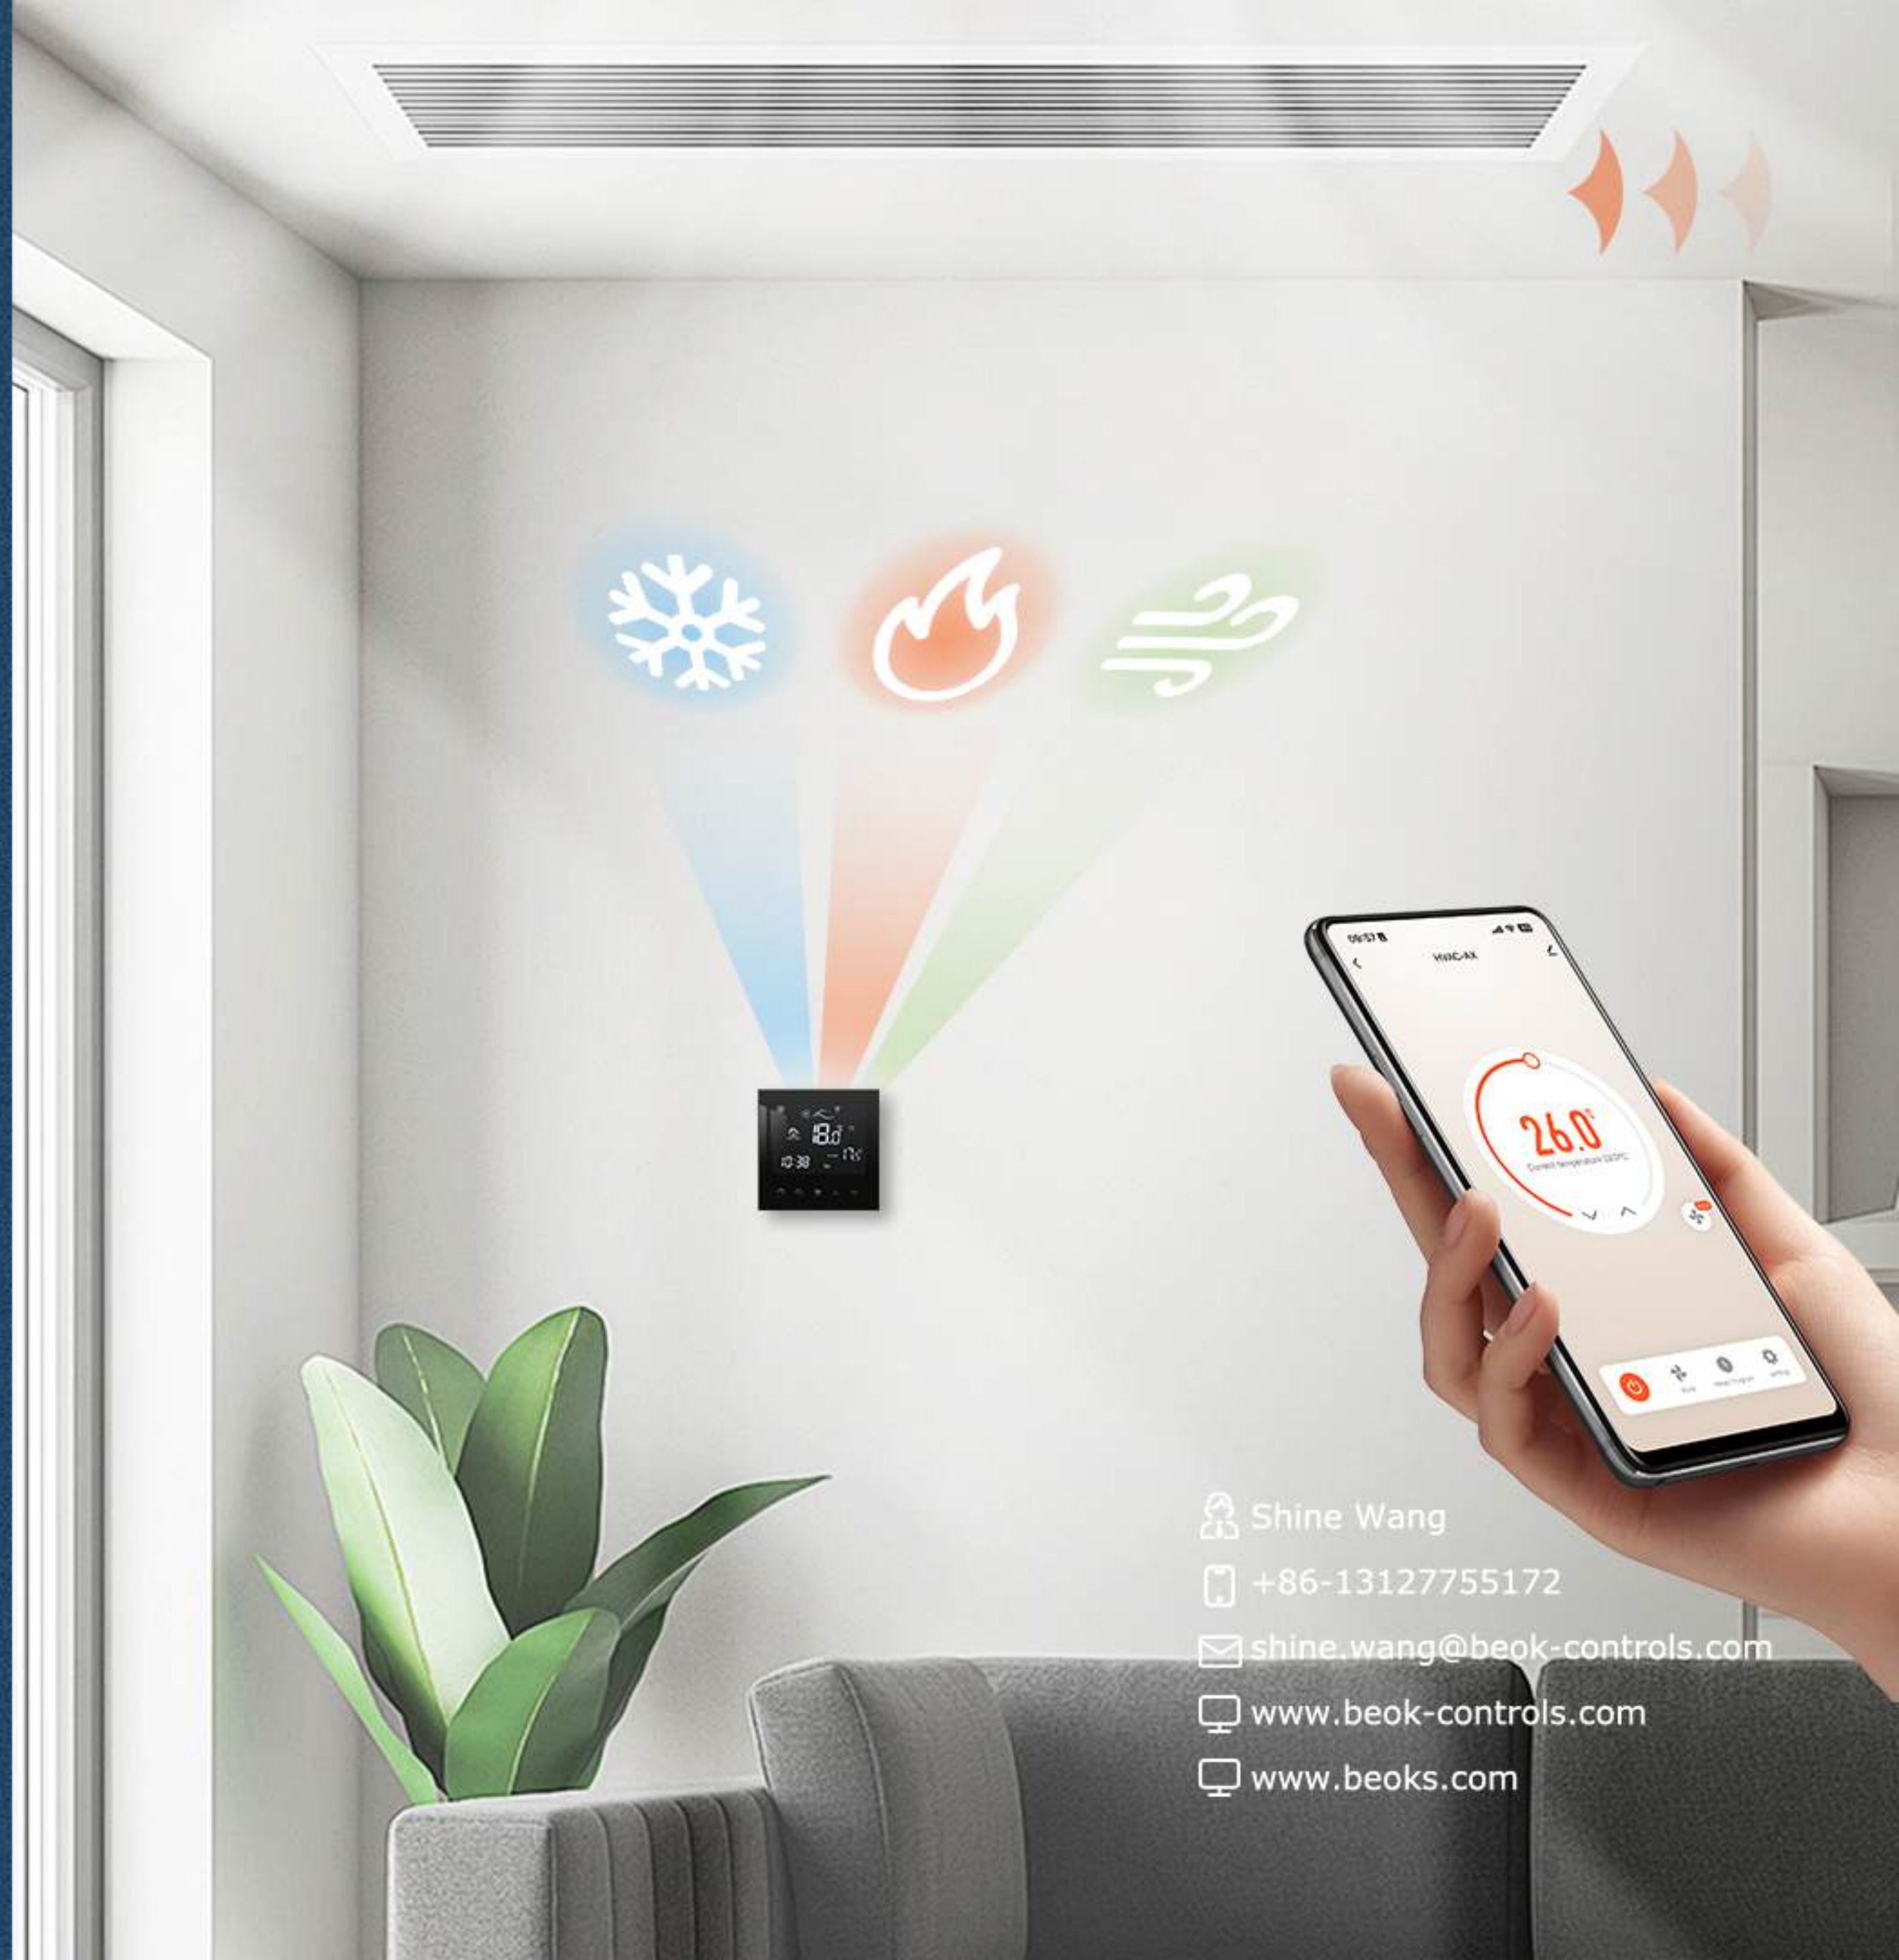

BEOK 2025 CATALOG

Wi-Fi Thermostat for Fan Coil

Shine Wang
+86-13127755172
shine.wang@beok-controls.com
www.beok-controls.com
www.beoks.com