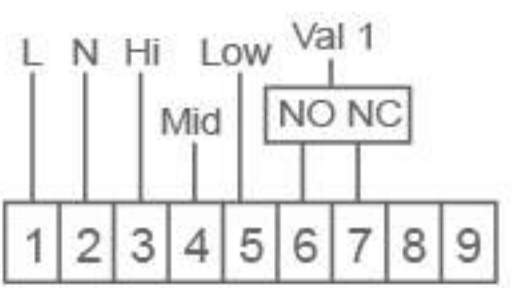

Wiring Diagram

For 2-controls
Fan Coil

For 4-controls
Fan Coil