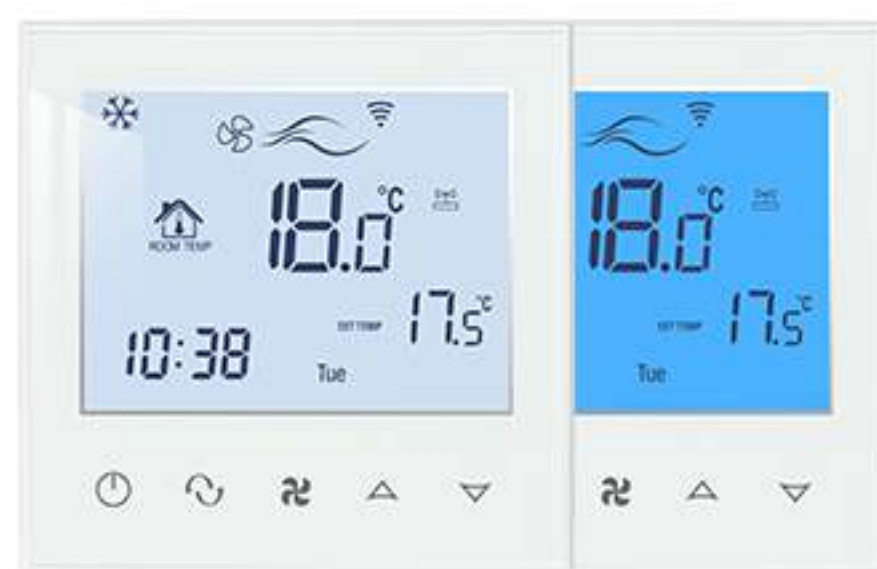

**TDS21-WIFI
-AC**

👉 P07