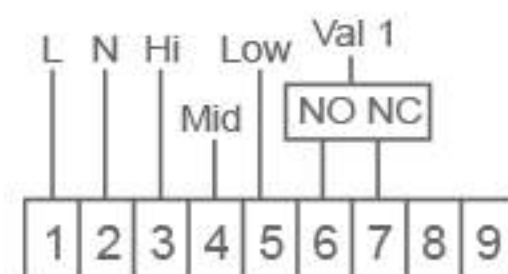

Wiring Diagram

For 2-controls
Fan Coil

For 4-controls
Fan Coil