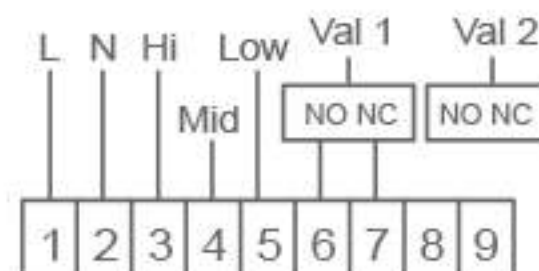

Suitable for
standard 86mm
junction box or
European
60mm box.

Selection Table

Model	Power Supply	Application		Recmote Control
	AC 200~240V	2-pipe Fan Coil	4-pipe Fan Coil	Wi-Fi
TOL313-WIFI-AC2-W	✓	✓	✗	✓
TOL313-WIFI-AC2-B	✓	✓	✗	✓
TOL313-WIFI-AC4-W	✓	✗	✓	✓
TOL313-WIFI-AC4-B	✓	✗	✓	✓