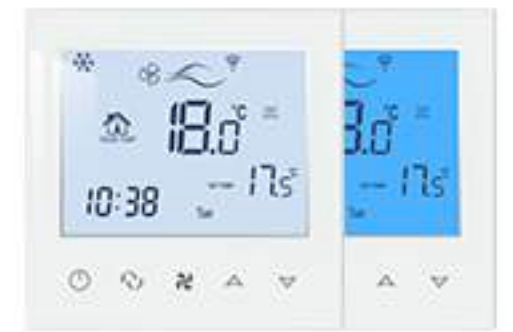

## Wiring Diagram

**For 2-controls Fan Coil**

**For 4-controls Fan Coil**

  
Suitable for standard 86mm junction box or European 60mm box.

TGT70-WIFI-AC

TDS21-WIFI-AC

TDS23-WIFI-AC

Model No.